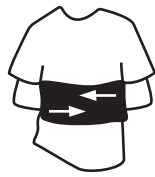

# MULTI-FUNCTIONAL HEADWEAR

Turn Inside Out

Grab Ends

Pull Through

Pirate

Turn Inside Out

Twist

Pull Down

Beanie

Neck Scarf

Headband

Wristband

Hair Tie

Rally Towel

Facemask

Alice Band